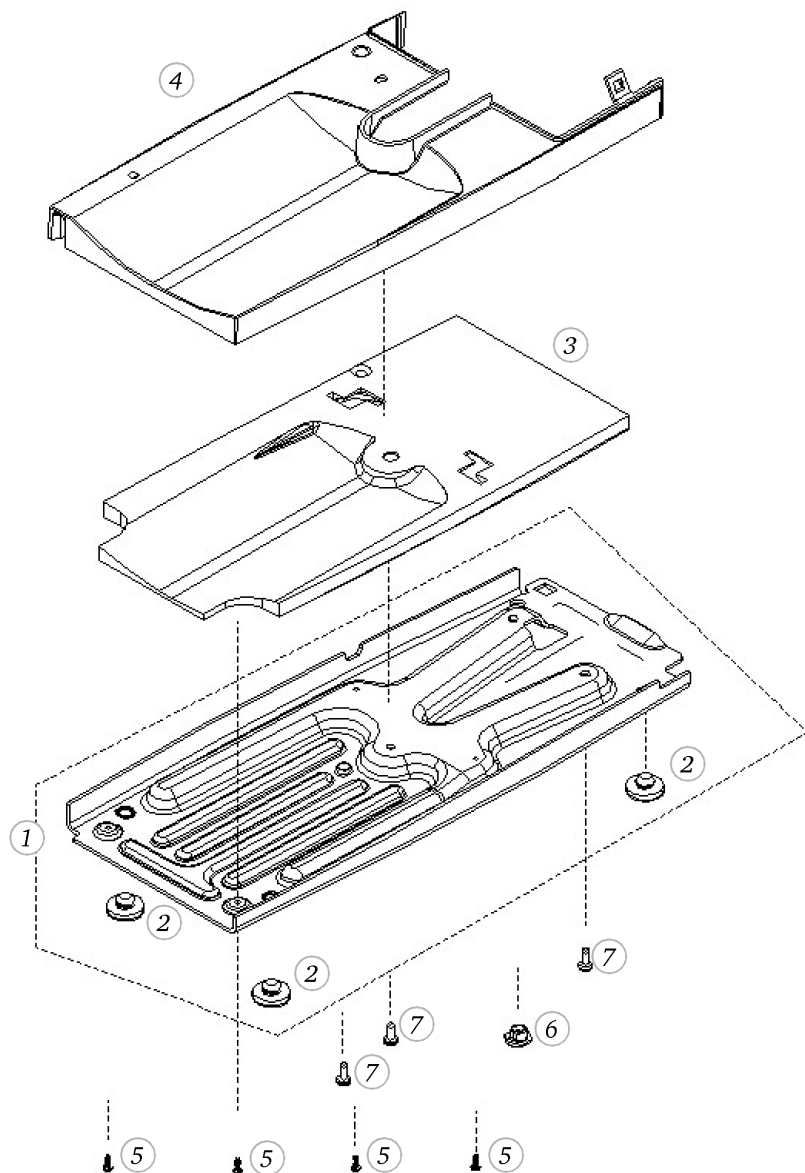

Spare Parts

BERNINA aurora 450

Pos	Item number	Description
1	0309645100	CHASSIS MACHINED
2	0300975101	STITCH PLATE FRAME
3	0310295100	METAL SUPPORT
4	0026045200	SPECIAL BOLT
5	0010475101	PRESSURE PLATE
6	23225753++	Curved Spring Washers M3 DIN 137 A - BN795 Art-No. 1280317
7	22502313++	HEXAGONAL NUT
8	0078865043	Socket Pan Head Thread Forming Screws M4x10 DIN7500 - BN13916 Art-No. 2027593
9	0335467003	STITCHPLATE/STANDRAD-CPL
9	0335467103	STITCHPLATE/STANDRAD CPL
10	0310517001	STITCHPLATE/STANDARD-CPL
10	0335467103	STITCHPLATE/STANDRAD CPL
11	0078755200	Clip
11	0078755300	Clip
12	20500223++	Slotted Machine Screw M2x1.8 nickel-plated
13	0316405000	BUFFER FOR FREE ARM A=115
14	0078795100	AXLE
15	23500853++	Circlips For Shafts d1 2.3 DIN6799 - BN809 Art-No.1284630
16	0078885043	Button Head Screw Torx Dt M4x10

Base plate

Pos	Item number	Description
1	0310057000	BASEPLATE ASSEM
2	0003445000	RUBBER FOOT
3	0316125200	INSULATION MAT
4	0309165300	BASEPLATE COVER
5	0329905022	Delta Pt Round Washer Head Screw With Torx 3x 8
6	0003597000	Adjusting Nut Cpl
7	0078865054	SCREW TORX DUOTAPTITE