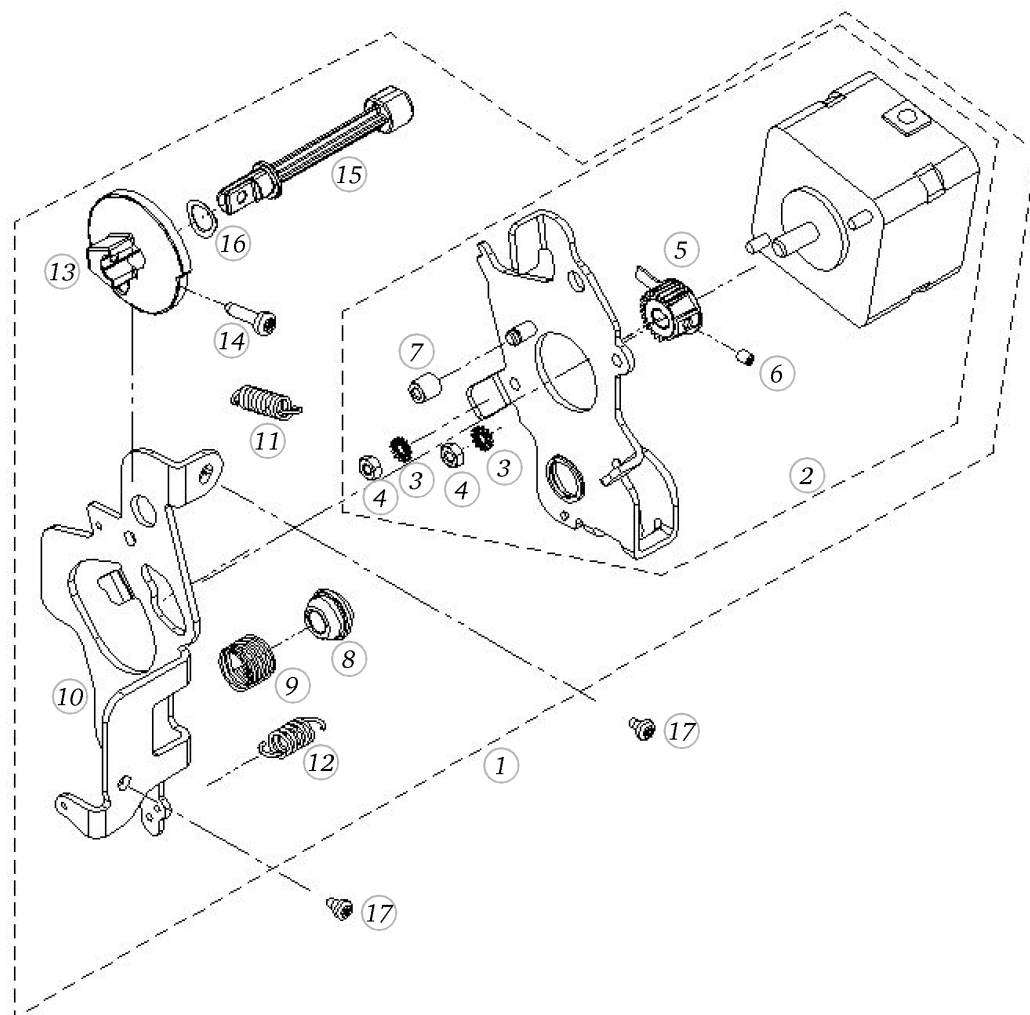

Stitch length motor

Pos	Item number	Description
1	0311477100	STITCH LENGHT ASM
2	0311467000	SM WITH SUPPORT CPL
3	23350353++	SERRATED WASHER 3.2X6X0.4
4	22502313++	HEXAGONAL NUT
5	0078187000	PINION CPL.
6	0078665031	Hexalobular Socket Set Screws M3x4 ISO 4026 - BN11493 Art-No. 3060200
7	0078815000	Absorber
8	0078545000	Bearing
9	0078565000	SPRING
10	0088295200	SUPPORT SHEET
11	25629203++	Spring
12	0306905000	Spring
13	0306755000	Adjusting Cam
14	0078865036	Socket Pan Head Thread Forming Screws M3x12 DIN7500 - BN13916 Art-No. 2027569
15	0310465000	Rotational Connector
16	0089595010	Curved Spring Washer 7.2/10.2x02
17	0078865043	Socket Pan Head Thread Forming Screws M4x10 DIN7500 - BN13916 Art-No. 2027593