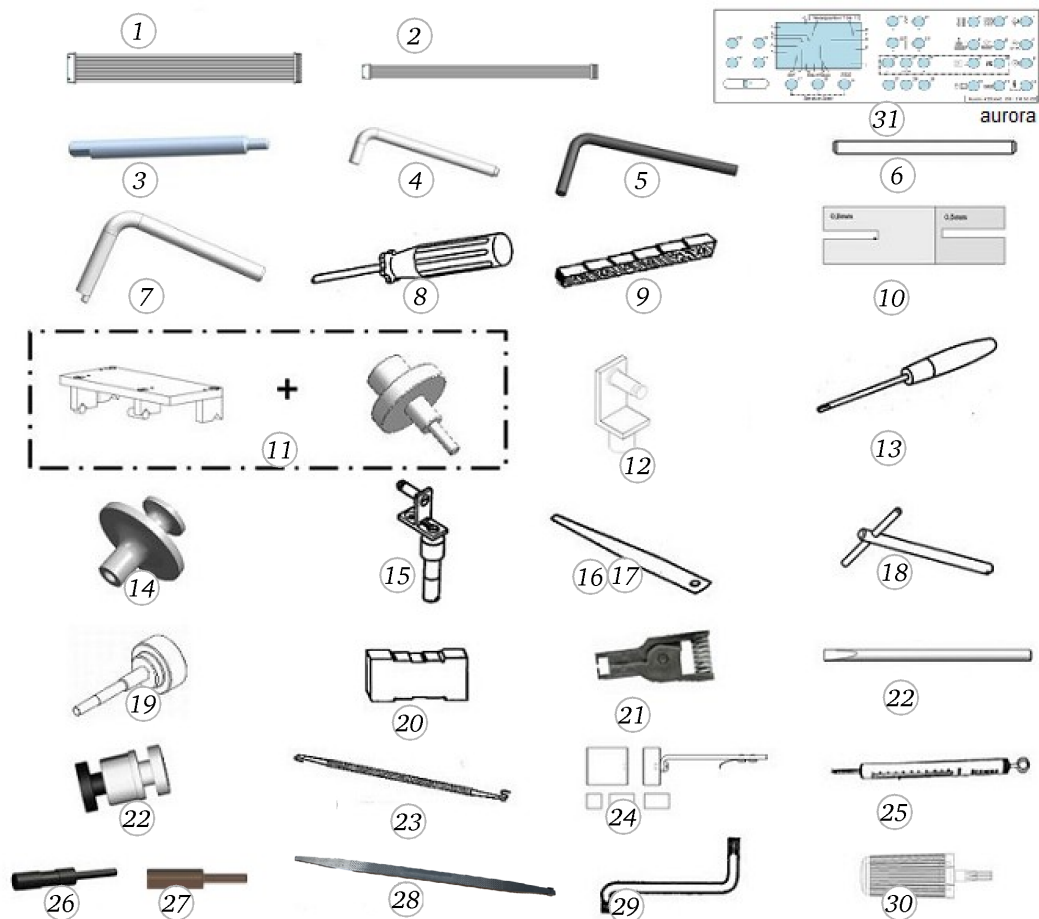

BERNINA aurora 450

Gauges (aurora + arista 630-640)

Pos	Item number	Description
1	0311345001	CABLE CPL 30-POL L=500+/-5
2	0230545001	CABLE CPL 10-POL L=500 +/-5
3	0304305001	ADJUSTING PIN L=45
4	0013565000	SPEC. GAUGE
5	0027335000	Pin-tool
6	0079375000	ADJUSTING GAUGE
7	0315635000	EXCENTER ADJ.TOOL
8	0013617000	BUTTON-HOLE ECC. KEY
9	398031133+	Adjusting Tool Sewing Foot
10	398026131+	ADJUSTING T00LS
11	0320517000	SET GAUGE
12	0065437001	CORNER W.WEIGHT
13	398097030+	ADJUSTING KEY
14	0067657100	GAUGE CPL.
15	0013587000	WEIGHT
16	398022030+	0.3 MM FEELER GAUGE
17	398111030+	TRACE GAUGE 0.15 MM
18	0013577000	ADJUSTING TOOL CPL.
19	7327027000	CONICAL GAUGE
20	398024031+	FEED DOG HIGH GAUGE
21	0329485000	Extractor Eeprom
22	0319355000	Plug Tamping Tool
22	0319397000	BOBBIN WINDER DEVICE BERNINA
23	398112030+	Spring-hook
24	0087097200	SETTING WEIGHT-SET
25	0060385000	spring balance 100gr.
26	7341015000	GAUGE THREADER-HEAD
27	0308835000	GAUGE L = 26
28	398083030+	FITTING TOOL
29	0079935000	ADJUSTING KEY
30	0304755100	Screwdriver Torx T10
31	0312165000	SERVICEPANEL OM