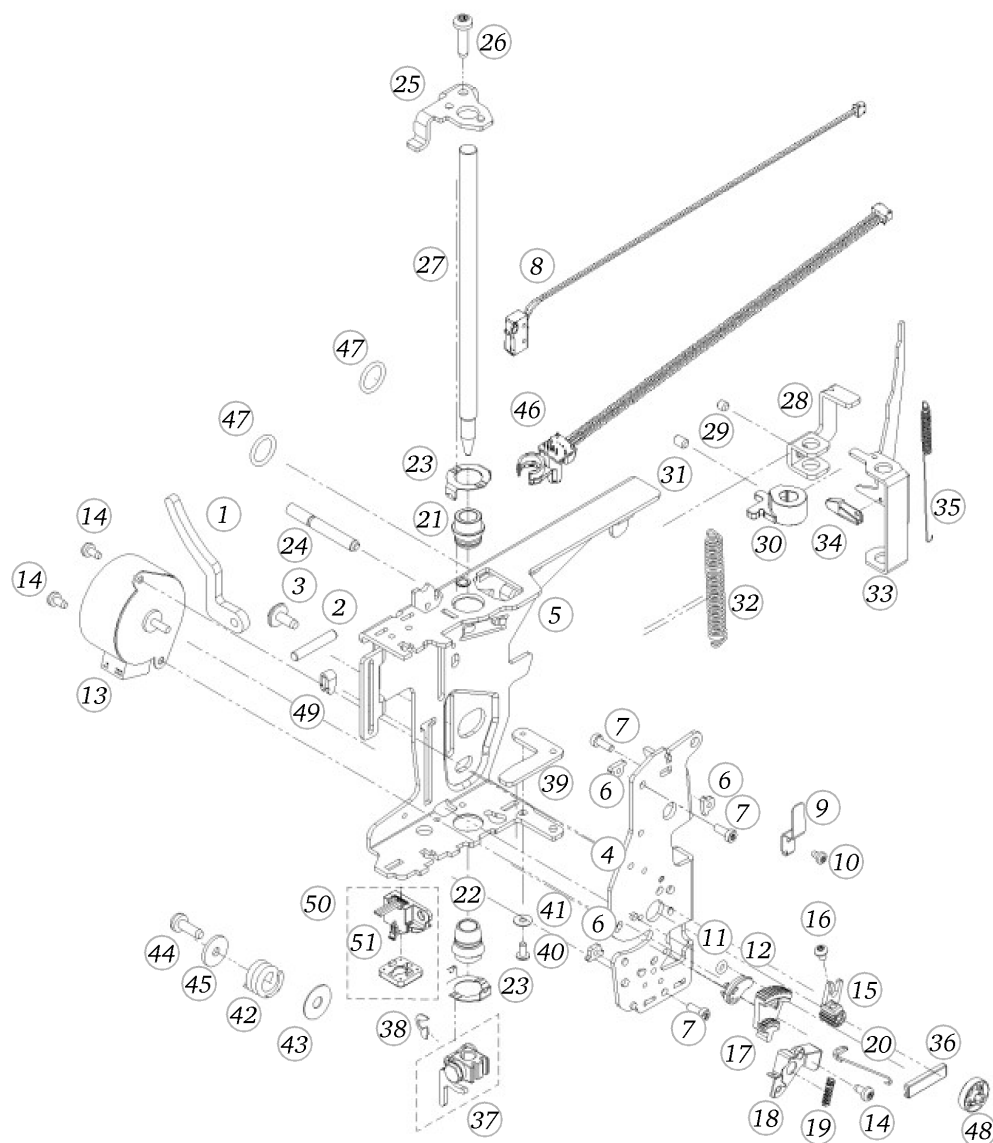

Headplate

Pos	Item number	Description
1	0075685300	LIFTING LEVER
2	0082255008	PIN D 4.0X24
3	0078885043	Button Head Screw Torx Dt M4x10
4	0310765000	SWING PLATE - FRONT
5	0310757200	SWING PLATE - BACK CPL
6	0023355000	Special Nut M3
7	0077525032	Head Cap Screw Torx M3x8 ISO 14580 - BN4850 Art-No. 1145932
8	0087677205	MICRO SWITCH WITH CABEL CPL.
9	0312295000	CLAMPING YOKE
10	0078865021	Socket Pan Head Thread Forming Screws M2.5 x 4
11	0030735005	O-ring Seal D3/d1.5 70±5 IRHD NBR 70,5 / 5 P DIN3771
12	0315215000	Clip
13	0078355006	STEPPING MOTOR
14	0078865033	Socket Pan Head Thread Forming Screws M3x6 DIN7500 - BN13916 Art-No. 2027534
15	0316215000	Gear
16	0032465031	Socket Button Head Screws M3x 5 ISO 7380-1 - BN6404 Art-No. 3148113
17	0316845000	Zz-segment
18	0049065100	ZZ SUPPORT
19	0303595000	Spring
20	0303445000	SPRING
21	0088105200	CALOTTE BUSHING MACHINED
22	0088105101	Calotte Bushing Machined
23	0048875000	Clasp
24	0087145002	BOLT
25	0310775000	CLAMPING SHOE
26	0078865045	Socket Pan Head Thread Forming Screws M4x16 DIN7500 - BN13916 Art-No. 2027615
27	0087335000	PRESSER FOOT BAR 157.5
28	0089225000	LEVER