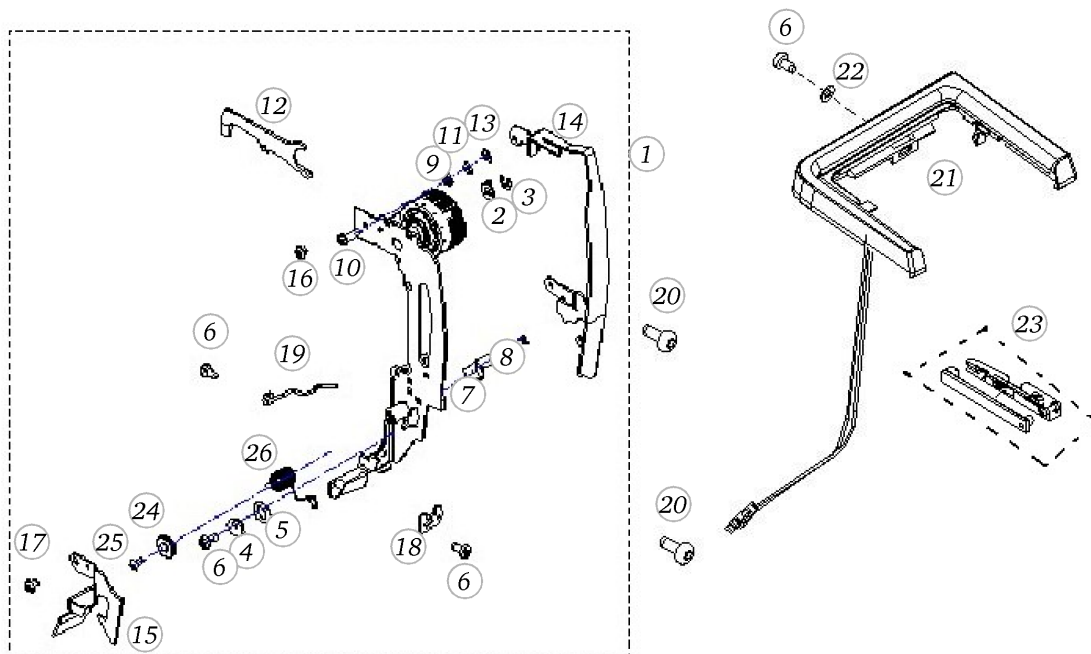

BERNINA aurora 450

Feed dog unit

Pos	Item number	Description
27	23501753++	Circlip For Shafts d1 5 DIN6799 - BN809 Art-No.1284665
28	0011695002	Steel Ball G40 D4 DIN5401 - BN869 Art-No. 1316281
29	0049975000	BEARING
30	0078865033	Socket Pan Head Thread Forming Screws M3x6 DIN7500 - BN13916 Art-No. 2027534
31	0078905000	SPRING
32	0078865043	Socket Pan Head Thread Forming Screws M4x10 DIN7500 - BN13916 Art-No. 2027593
33	0022905101	BEARING BUSH

Stitch length motor

Pos	Item number	Description
1	0311477100	STITCH LENGHT ASM
2	0311467000	SM WITH SUPPORT CPL
3	23350353++	SERRATED WASHER 3.2X6X0.4
4	22502313++	HEXAGONAL NUT
5	0078187000	PINION CPL.
6	0078665031	Hexalobular Socket Set Screws M3x4 ISO 4026 - BN11493 Art-No. 3060200
7	0078815000	Absorber
8	0078545000	Bearing
9	0078565000	SPRING
10	0088295200	SUPPORT SHEET
11	25629203++	Spring
12	0306905000	Spring
13	0306755000	Adjusting Cam
14	0078865036	Socket Pan Head Thread Forming Screws M3x12 DIN7500 - BN13916 Art-No. 2027569
15	0310465000	Rotational Connector
16	0089595010	Curved Spring Washer 7.2/10.2x02
17	0078865043	Socket Pan Head Thread Forming Screws M4x10 DIN7500 - BN13916 Art-No. 2027593