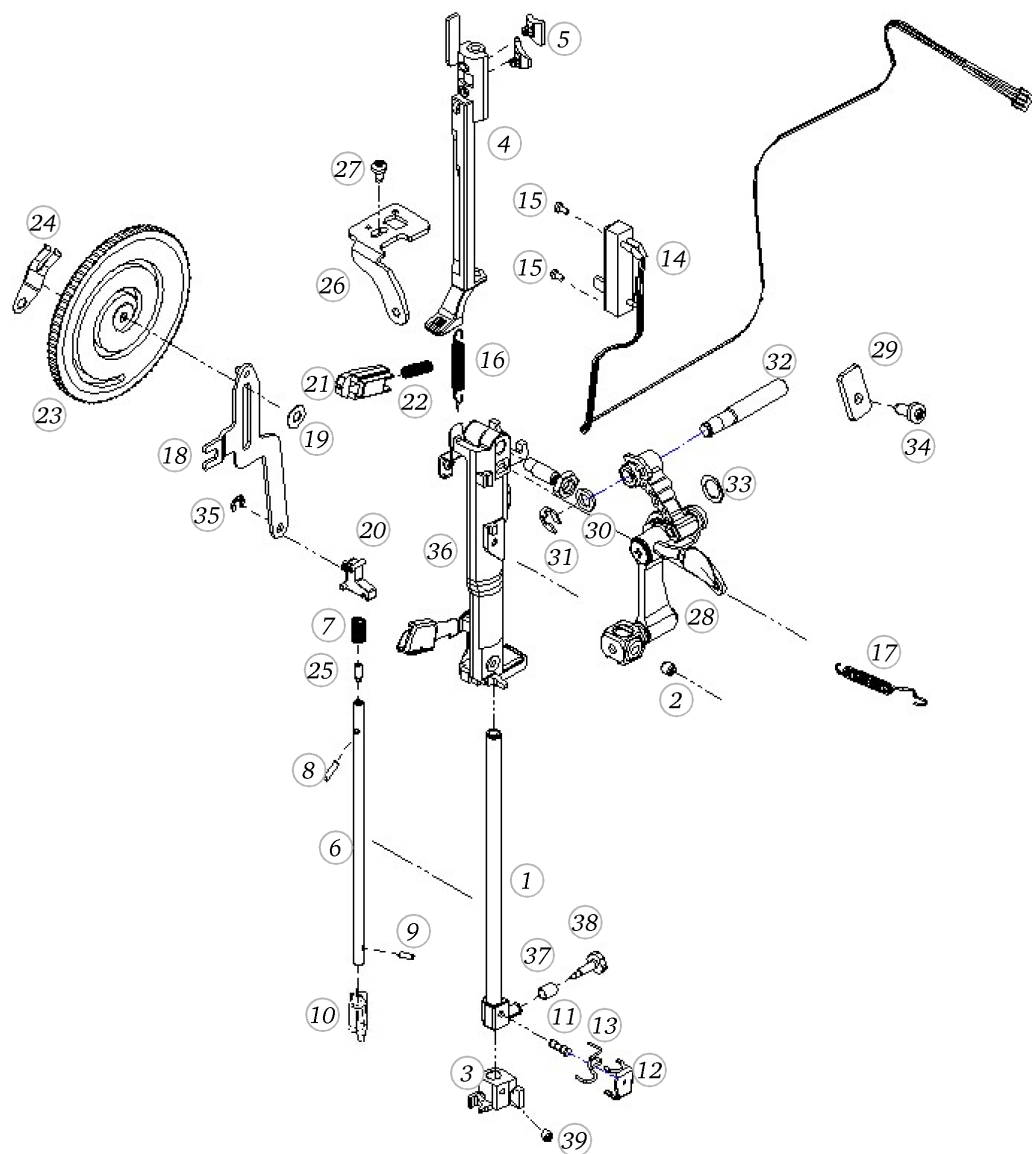

BERNINA aurora 450

Support with threading

Pos	Item number	Description
32	0088205000	BOLT
33	22961743++	WASHER
34	0078865043	Socket Pan Head Thread Forming Screws M4x10 DIN7500 - BN13916 Art-No. 2027593
35	23501153++	Circlips For Shafts d1 3.2 DIN6799 - BN809 Art- No.1284649
36	0301057303	NEEDLE BAR SUPPORT WITH ZZ-CONN.
37	0012965200	Spring Husk
38	0082435200	NEEDLECLAMP-SCREW
38	0082435400	Needle Clamp Screw
38	0082435300	Needle Clamp Screw
38	0082435400	Needle Clamp Screw
39	0078665041	Hexalobular Socket Set Screws M4x4 ISO 4026 - BN11493 Art-No. 3060207