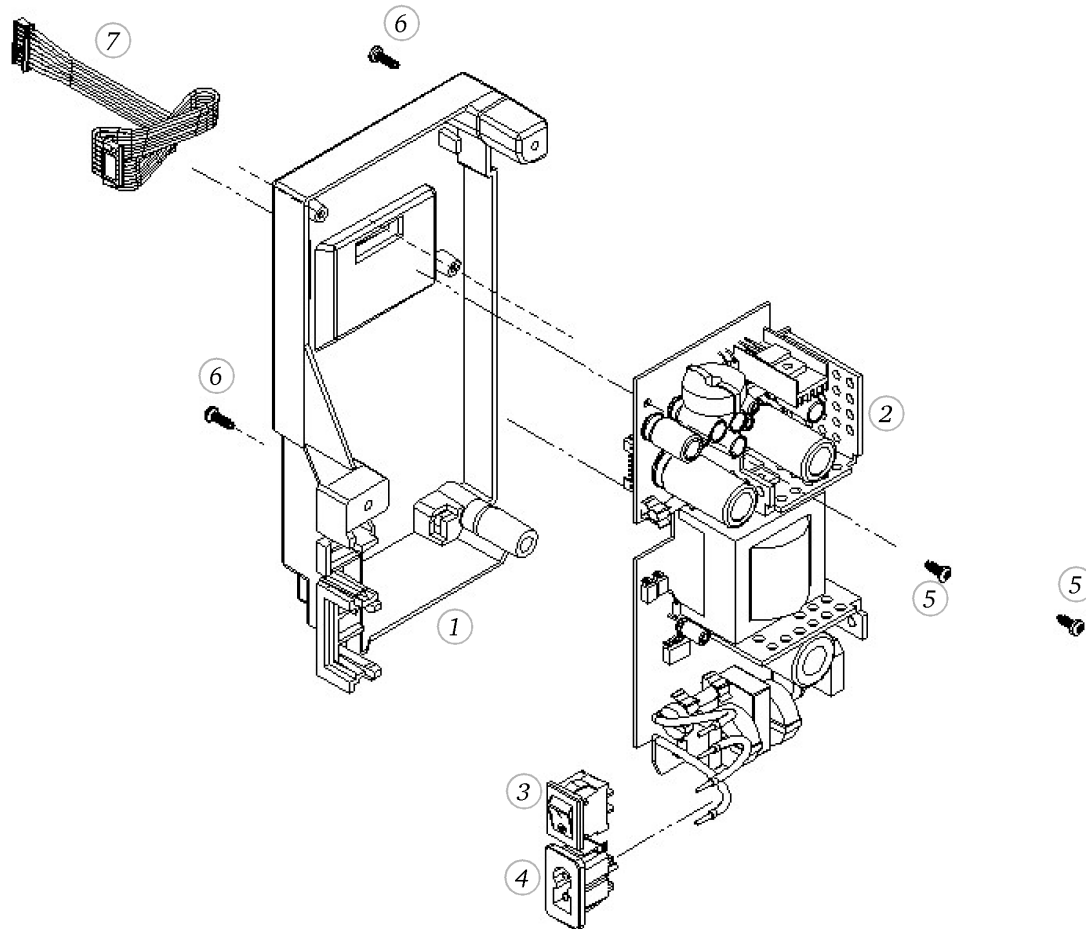

BERNINA aurora 450

Power supply

Pos	Item number	Description
1	0309195000	PRINT COVER
2	1027957001	SMPS cpl. B5xx
2	1027957101	Power supply cpl. B5xx (LUN)
3	0304745000	I/O-switch vertically
4	0304735000	POWER INLET
5	0329895011	delta pt pan head screw with torx 3x 8
6	0329905023	Delta Pt Round Washer Head Screw With Torx M3x10
7	0230447100	Cable Cpl.