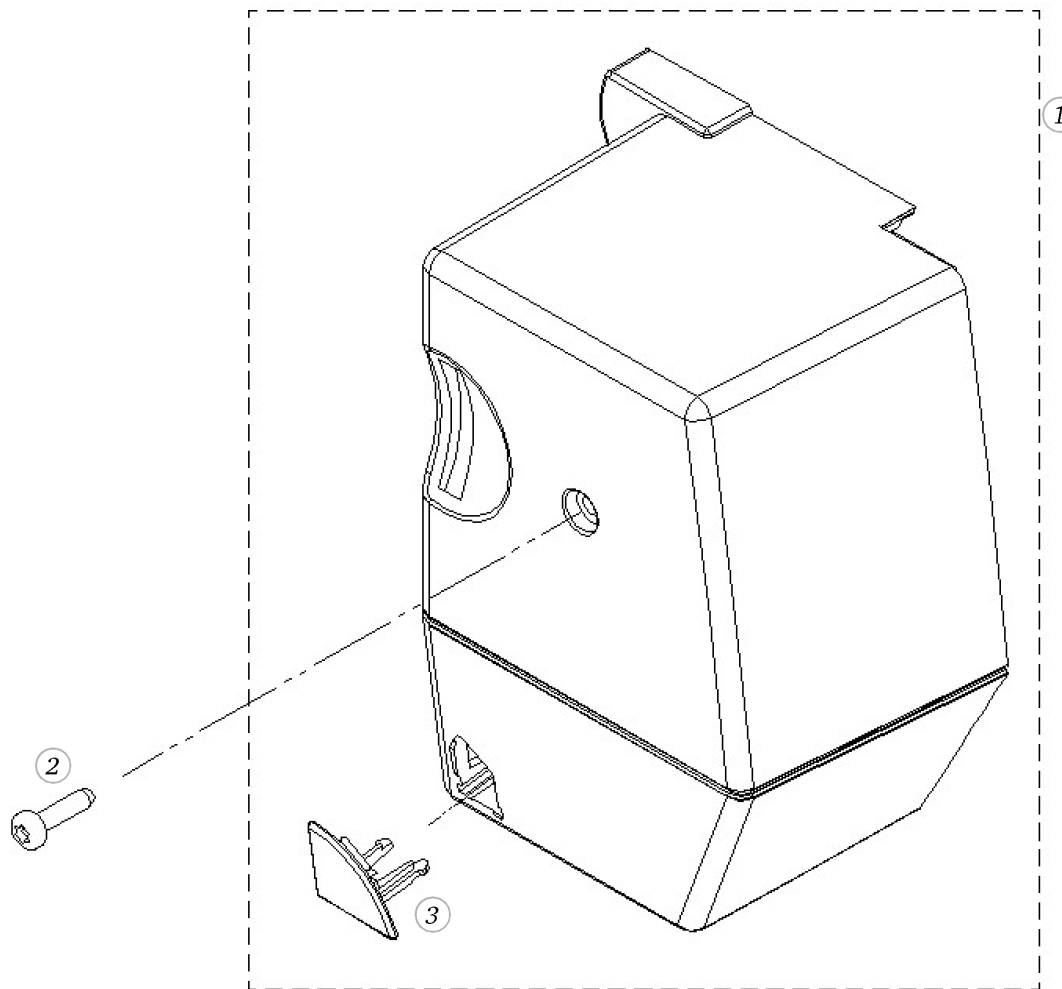

Pos	Item number	Description
1	0309177003	HEAD COVER WITHOUT MAGNIFIE
2	0078865045	Socket Pan Head Thread Forming Screws M4x16 DIN7500 - BN13916 Art-No. 2027615
3	0301007000	THREAD CUTTER CPL