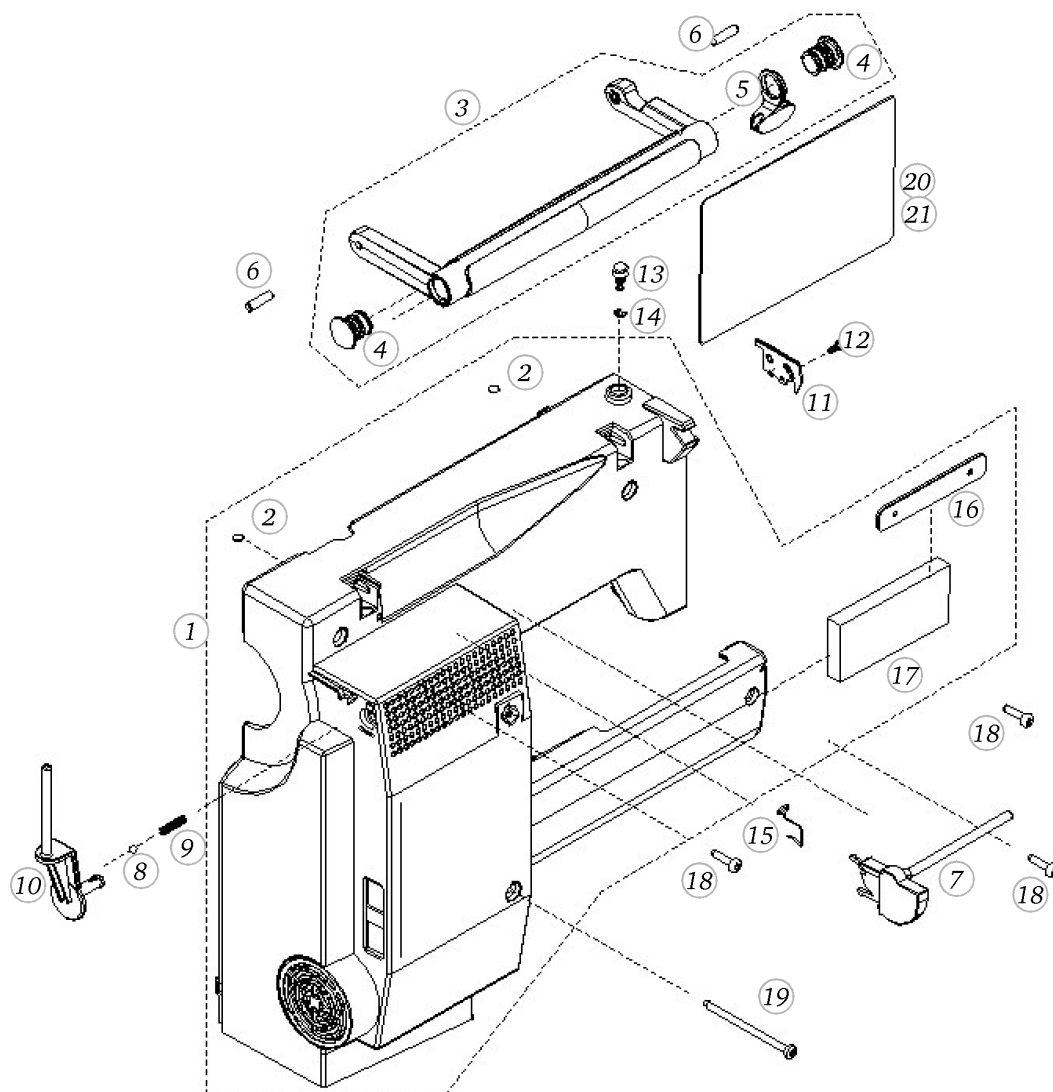

Rear cover

Pos	Item number	Description
1	0324327000	REAR COVER ASS.ASA
2	0300725000	Bump
3	0049017111	HANDLE CPL WHITE/BLUE
4	0315805000	CONCLUSION CAP
5	0315815000	CARD HOLDER
6	0302095100	BOLT
7	0049025101	SPOOL SUPPORT
8	0011695000	steel ball G40
9	0325815000	SPRING
10	0303355000	SPOOL SUPPORT PIN TURNING
11	0309667400	thread guide cpl.
12	0329895011	delta pt pan head screw with torx 3x 8
13	0048497200	BOBBIN WINDER THREAD TENSION CPL.
14	23501153++	Circlips For Shafts d1 3.2 DIN6799 - BN809 Art-No.1284649
15	0310495000	EYE HOOK
16	0014665000	DAMPING SHEET
17	0316145100	INSULATION MAT
18	0078865045	Socket Pan Head Thread Forming Screws M4x16 DIN7500 - BN13916 Art-No. 2027615
19	0302195001	TORX SCREW DT
20	0316075014	STITCHCARD AURORA 435
21	0316075015	STITCHCARD AURORA 450