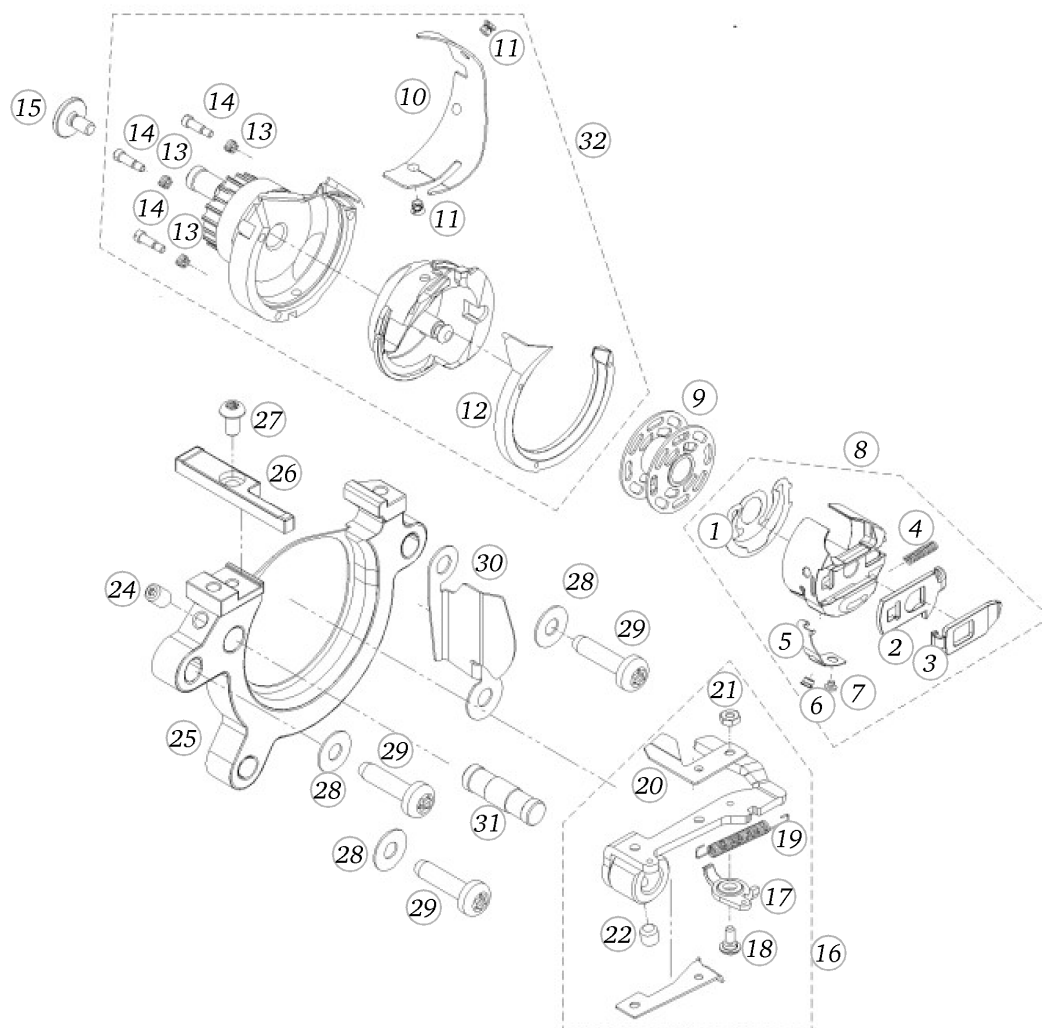

BERNINA aurora 450

Hook driver

Pos	Item number	Description
1	0060695310	STOP SPRING C
2	0031575110	BOBBIN CASE LATCH
3	0031585110	BOBBIN CASE LATCH
4	0310065000	SPRING
5	0063105210	SPRING C
6	0063115010	SCREW C
7	0063425040	SCREW-G
7	0362115000	TENSION SPRING FAST. SCREW M-C
8	0060687810	BOBBIN CASE CPL.
9	0060265300	BOBBIN METAL
10	0060785200	THREAD PROTECTION 1630
11	0023845211	SCREW
12	0069305100	HOOK GIB
13	0023865100	SPRING
14	0069105000	SCREW
15	0017205200	LOW-HEAD SCREW M3
15	0017205300	Thru Head Screw
16	0328037000	BOBBIN CASE STOP SPARE PART
17	0023945200	SUPPORT
18	0023955200	cylindrical screw
19	0023935000	SPRING
20	0322075000	LOOP GUIDANCE PLATE
21	22500223++	Hex Nuts 0,8d M2 DIN934 - BN109 Art-No. 1088221
22	0078665041	Hexalobular Socket Set Screws M4x4 ISO 4026 - BN11493 Art-No. 3060207
24	0078665043	Hexalobular Socket Set Screws M4x6 ISO 4026 - BN11493 Art-No. 3060208
25	0309347000	NEEDLE PLATE SUPPORT
26	0310285000	NEEDLE PLATE SUPPORT
27	0032465110	Socket Button Head Screws M3x 6 ISO 7380-1 - BN6404 Art-No. 1982990
28	22953723++	Washer d4.1xD10xs0.5
29	0078865045	Socket Pan Head Thread Forming Screws M4x16 DIN7500 - BN13916 Art-No. 2027615