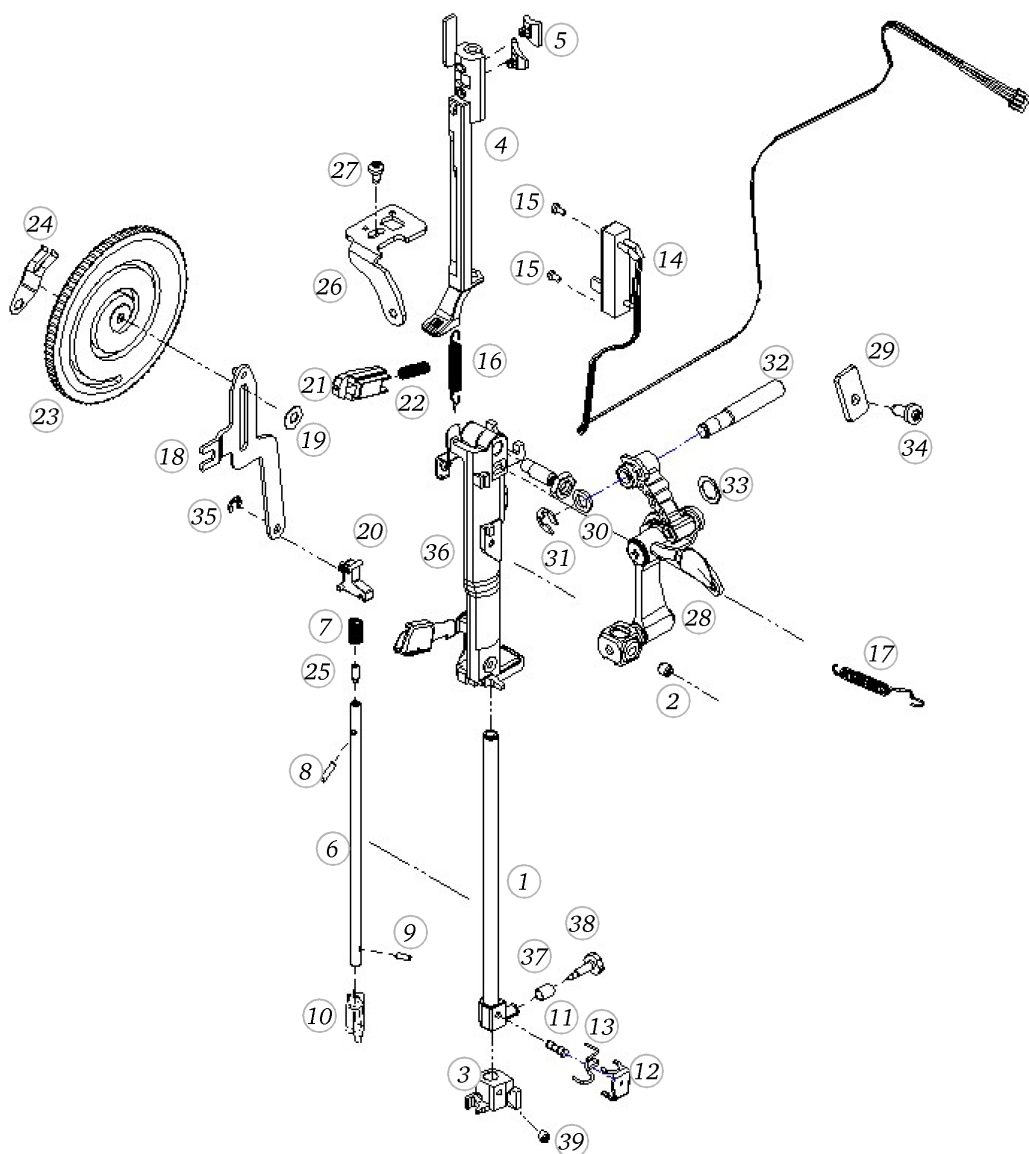

Pos	Item number	Description
1	0082087101	NEEDLE BAR CPL. W/O Q2.9
2	0078685052	Hexalobular Socket Set Screws M5x5
3	0075637300	Guide Assembled
4	0306445100	Thread-up Support
5	0306495000	Curve Inset
6	0075747200	Threader Device Cpl.
7	0075965000	Druckfeder -
8	24105643++	Parallel Pin Hardened 2h6x12 BN 858
9	0082395011	Spiral Spring Pin 2x6 ISO 8750 - BN874 Art-No. 1323334
10	0337927100	Threader Head Packed Semi-automatic
11	0082115002	PIN Ø2.20
12	0315025000	Clamp
13	0315035100	THREAD GUIDE
14	0230577000	SLIDE POTENTIOMETER CPL
15	0032465020	SCREW M2X4
16	0075315200	Spring
17	0303575200	SPRING
18	0310867000	PRESSURE LEVER CPL
19	23101103++	NYLON WASHER
20	0310885000	SPRING SLIDE
21	0311315000	INDEX SLIDE
22	0315455000	SPRING
23	0310905000	ADJUSTING WHEEL
24	322109031+	FASTENING SPRING
25	20150113++	Hexagon Socket Set Screw M3x8
26	0310185000	CONNECTING PLATE
27	0078865033	Socket Pan Head Thread Forming Screws M3x6 DIN7500 - BN13916 Art-No. 2027534
28	0082847300	TAKE UP LEVER SET
29	0049205100	Clamp
30	23001213++	Flat Washer d6.2xD10xs1
31	23501753++	Circlip For Shafts d1 5 DIN6799 - BN809 Art-No.1284665