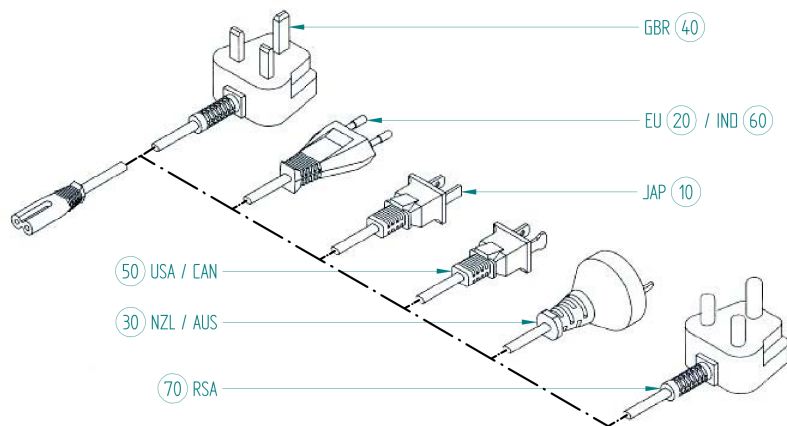

BERNINA aurora 450

Power Plug

Pos	Item number	Description
10	0079287004	Power Cord Cpl. Japan
20	0079287303	Power Cord Cpl. Europe
30	0079287002	Power Cord Cpl. New Zealand / Australia
40	0079287001	Power Cord Cpl. Great Britain
50	0079287300	Power Cord Cpl. USA / CAN
60	0079287000	Power Cord India
70	0079287405	Power Cord Cpl. South Africa