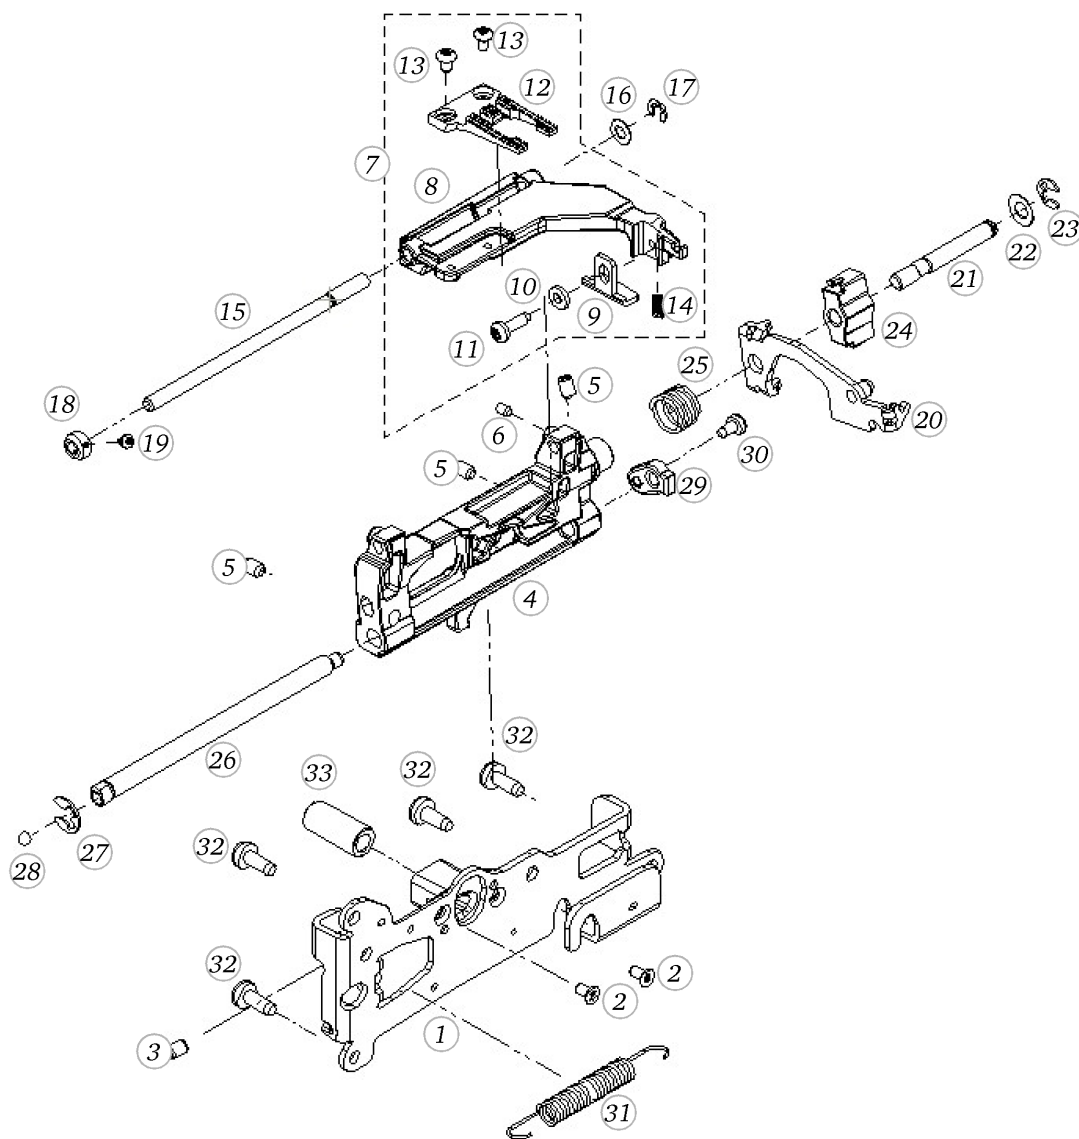

BERNINA aurora 450

Feed dog unit

Pos	Item number	Description
27	23501753++	Circlip For Shafts d1 5 DIN6799 - BN809 Art-No.1284665
28	0011695002	Steel Ball G40 D4 DIN5401 - BN869 Art-No. 1316281
29	0049975000	BEARING
30	0078865033	Socket Pan Head Thread Forming Screws M3x6 DIN7500 - BN13916 Art-No. 2027534
31	0078905000	SPRING
32	0078865043	Socket Pan Head Thread Forming Screws M4x10 DIN7500 - BN13916 Art-No. 2027593
33	0022905101	BEARING BUSH