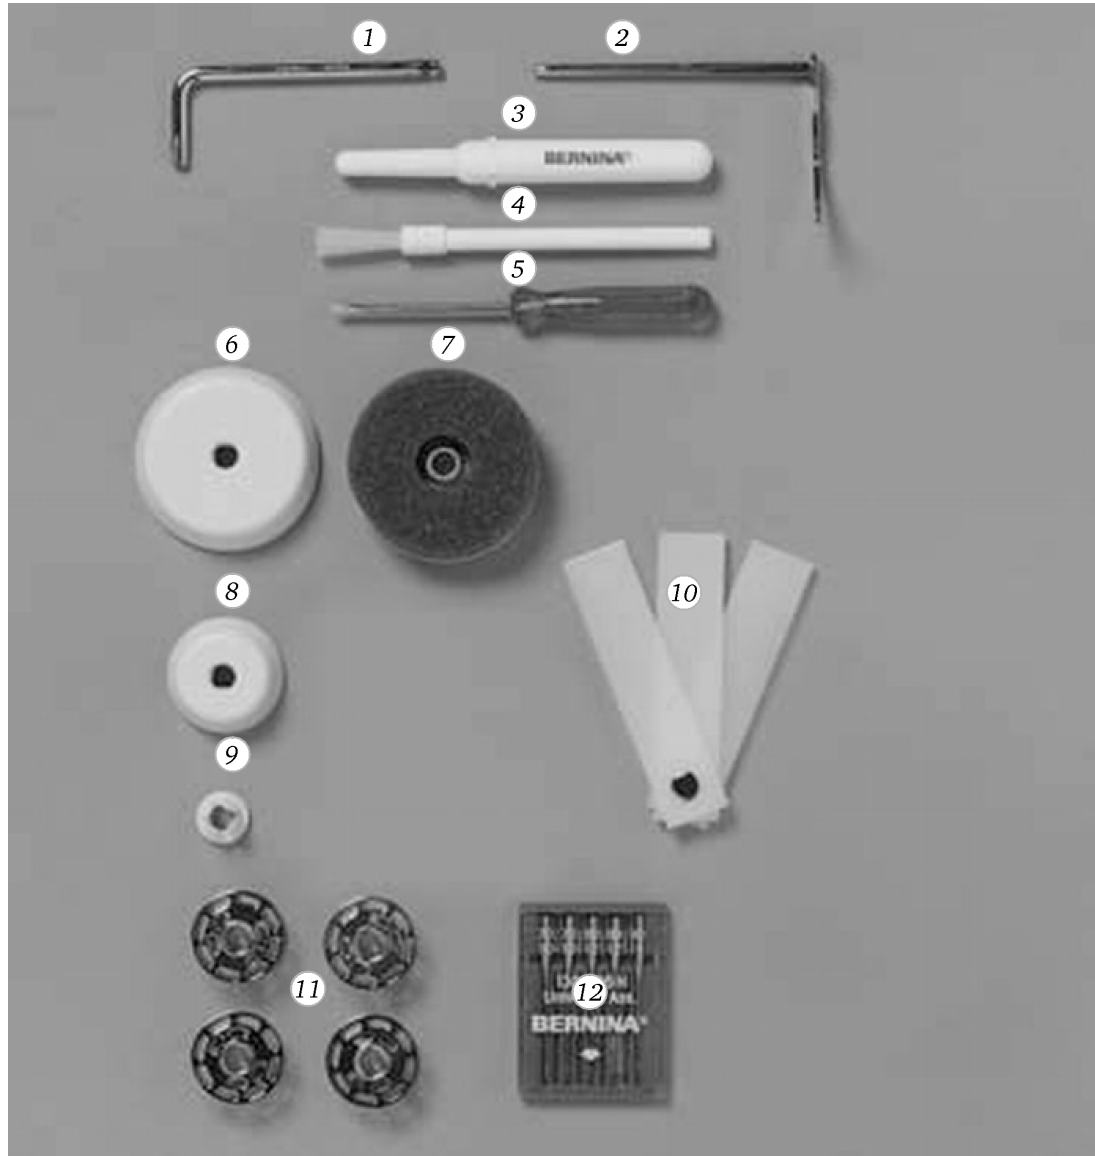

BERNINA aurora 450

Accessories

Pos	Item number	Description
1	0333297101	Torx Wrench T20 Packed
2	0015417000	Seam Guide Right cpl
3	0069935201	Seam Ripper
4	330022031+	DUST-BRUSH
4	33002203++	Brush
5	0328465000	Screw Driver red RAL 3025 2,5x0,4x84,5
6	0079305101	Disc D43
7	0333277000	Softplate Packed
8	0079305200	Disc D27
9	0079265200	Disc D 12
10	0032605000	Compensating-Plates
10	0032605100	Compensating Plates
11	0060265300	BOBBIN METAL
12	0027217100	NEEDLE-ASSORTMENT-5-NEEDLES
12	0025077002	Needle Set 130/705 H Packed ASS 70-90 (5)