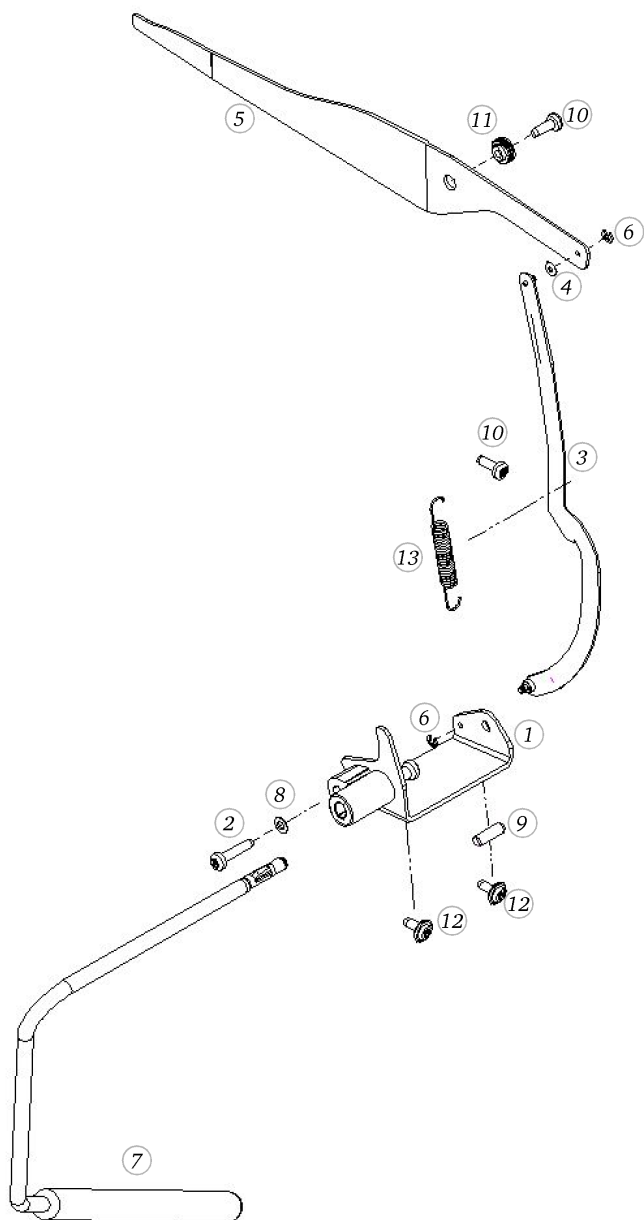

BERNINA aurora 450

Knee lifter (FHS) Free Hand system

Pos	Item number	Description
1	0308607000	FHS BEARING SHEET CPL
2	0078865046	Socket Pan Head Thread Forming Screws M4x20 DIN7500 - BN13916 Art-No. 3070342
3	0310607000	CONNECTING STRAP CPL
4	22951923++	Flat Washer d3.2/D 7xs0.5
5	0308885000	SEESAW
6	23500853++	Circlips For Shafts d1 2.3 DIN6799 - BN809 Art- No.1284630
7	0016357700	Knee Lifter Lever Cpl.
8	22954683++	Flat Washer M4 DIN 433 - BN726 Art-No. 1269577
9	0082255003	CYLINDRICAL PIN Ø5-h8x16
10	0078885043	Button Head Screw Torx Dt M4x10
11	0077675100	Eccentric
12	0078865044	Socket Pan Head Thread Forming Screws M4x12 DIN7500 - BN13916 Art-No. 2027607
13	0078905000	SPRING