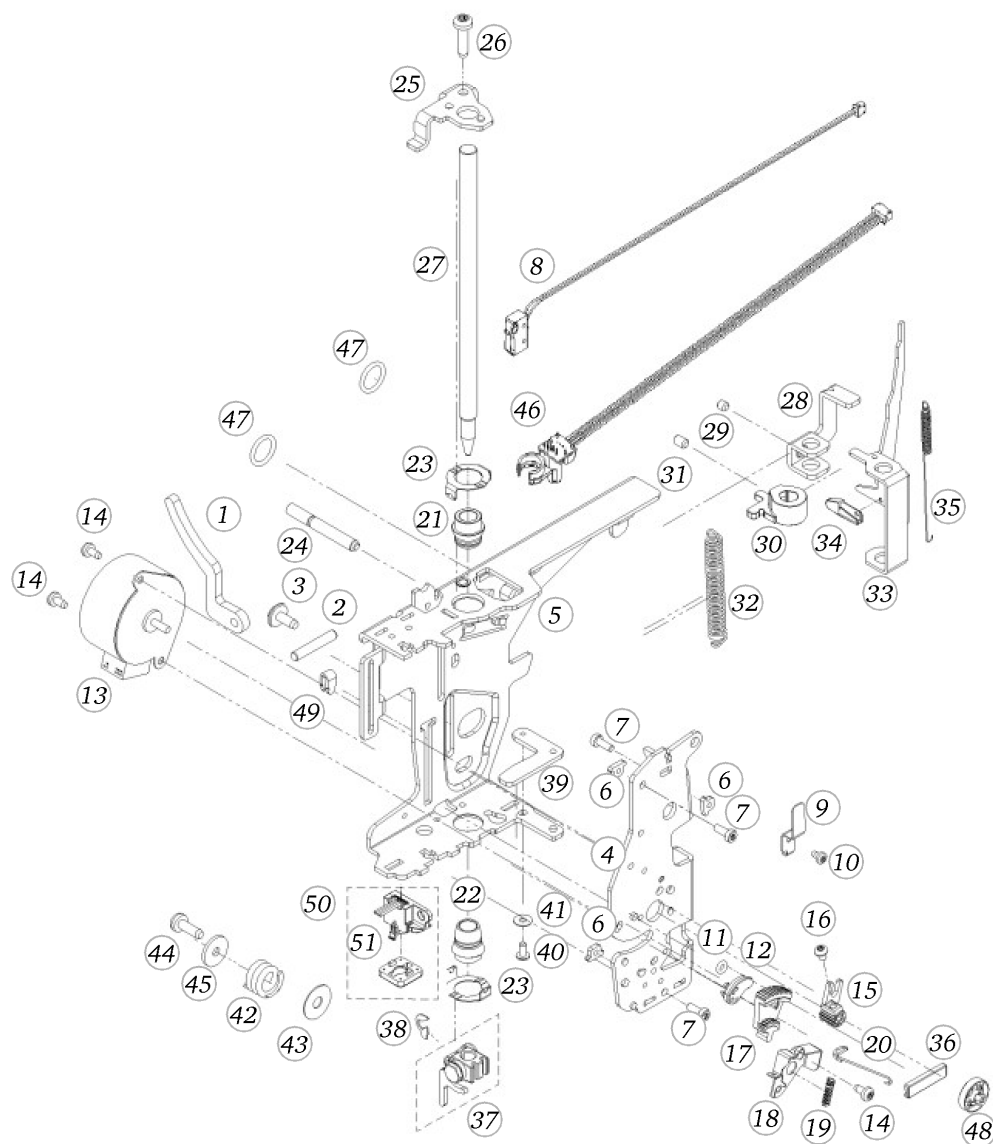

Headplate

Pos	Item number	Description
29	0078665041	Hexalobular Socket Set Screws M4x4 ISO 4026 - BN11493 Art-No. 3060207
30	0089247100	PRESSER BAR GUIDE CPL
31	0078665043	Hexalobular Socket Set Screws M4x6 ISO 4026 - BN11493 Art-No. 3060208
32	0311665000	Tension Spring
33	0310635000	ENGAGING LEVER
34	0306255000	Cap
35	0303585100	Spring
36	0302045000	Slideway
37	0011177101	Clamp piece cpl.
38	0089325000	Safety Plate
39	0049075000	ADJUSTING ARM
40	0032465110	Socket Button Head Screws M3x 6 ISO 7380-1 - BN6404 Art-No. 1982990
41	22952013++	Flat Washers M3 ISO 7089 - BN14683 Art-No. 1729241
42	0311655000	PRESSURE SPRING
43	0089255017	Shim Ring 4/16x0.5 Bn748
44	0078865044	Socket Pan Head Thread Forming Screws M4x12 DIN7500 - BN13916 Art-No. 2027607
45	22954313++	Washer d4.2xD14xs1.5
46	0159787202	PRINT BUTTONHOLE SENSOR
47	0030735100	o-ring seal D10.82/d1.78 70ShoreA EPDM schwefelvernetzt D
48	0316815000	Closing Plate
49	0316605000	U-profile
50	0314987300	PHONE JACK ADD-ON
51	0314735000	PHONE JACK ADAPTER