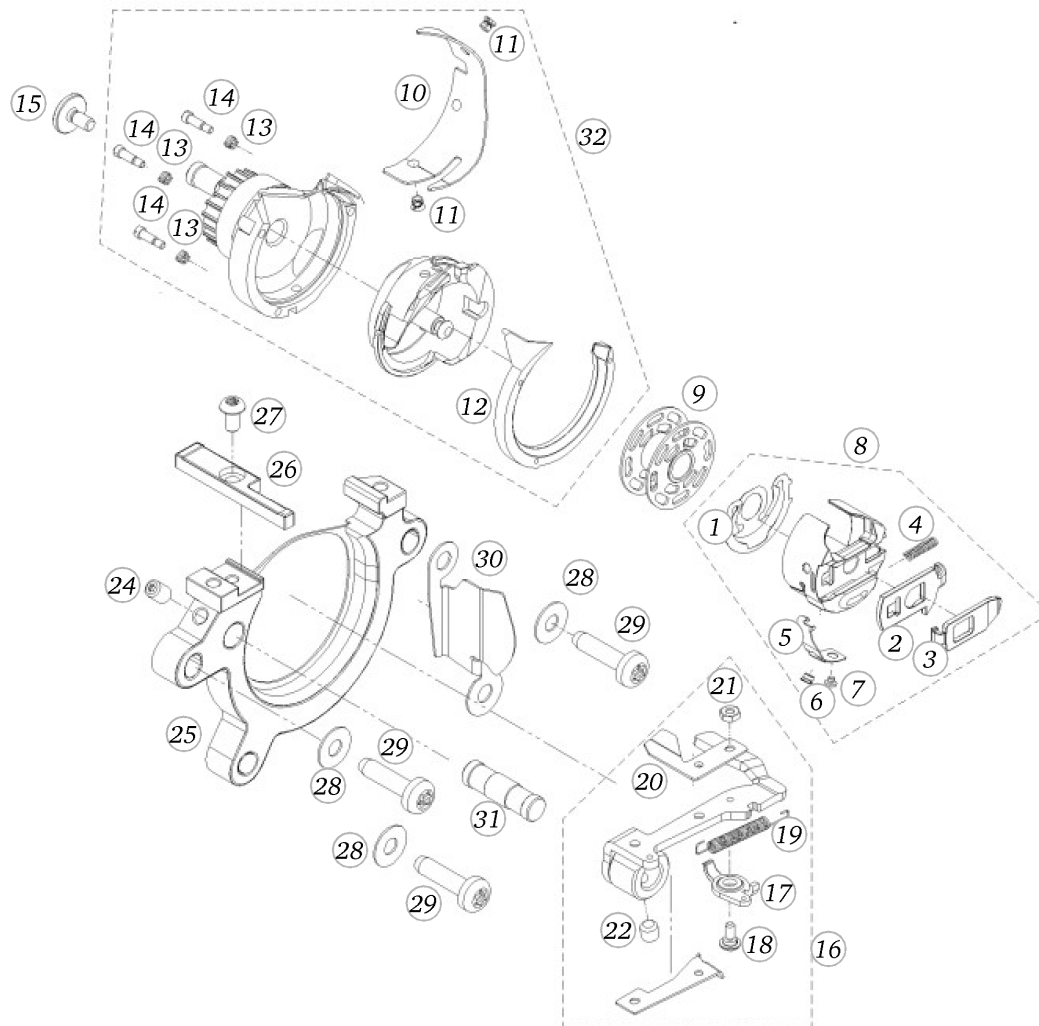

BERNINA aurora 450

Hook driver

Pos	Item number	Description
30	0314545000	COVER PLATE
31	0320055200	BOLT
32	0060767204	ROTARY HOOK CPL. 9MM