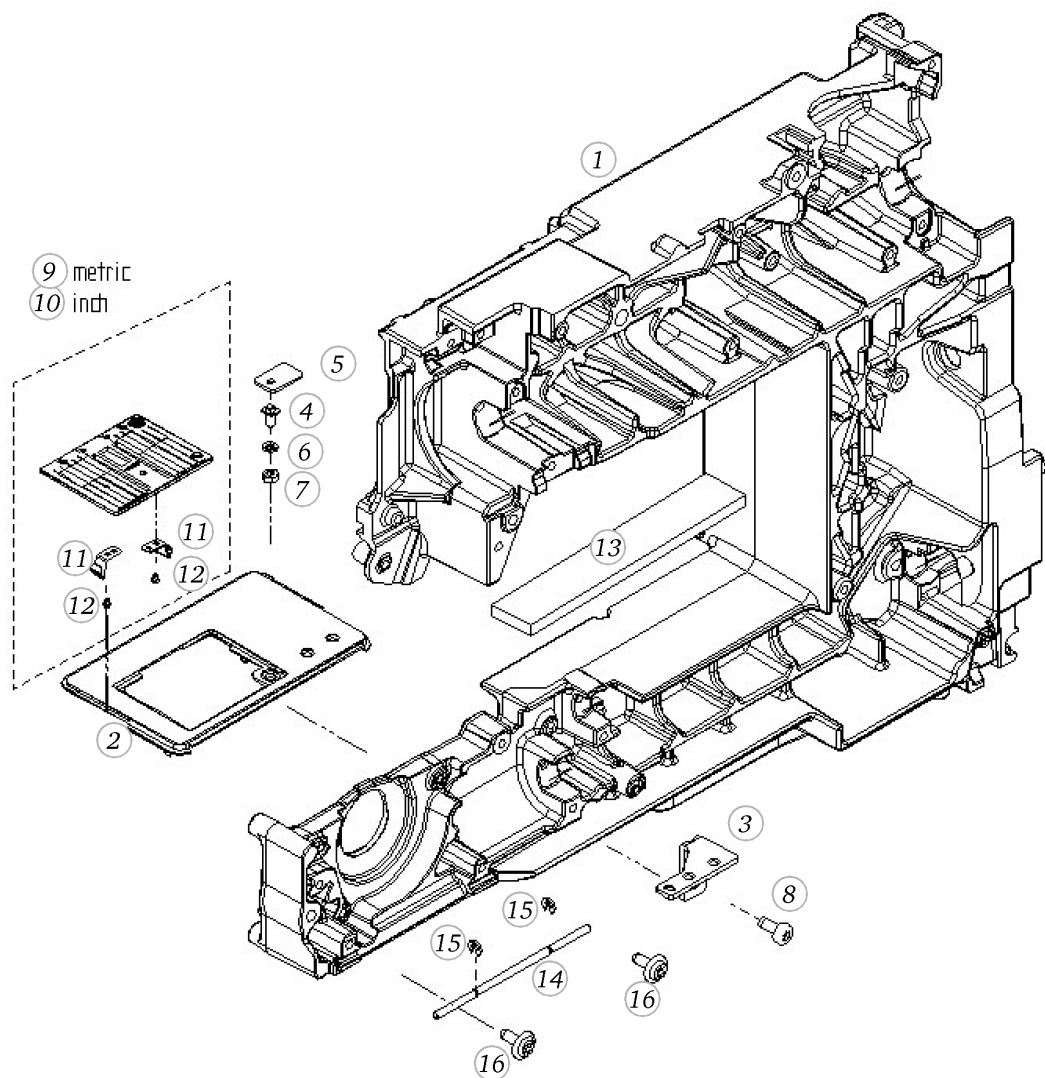

Spare Parts

BERNINA aurora 450

Pos	Item number	Description
1	0309645100	CHASSIS MACHINED
2	0300975101	STITCH PLATE FRAME
3	0310295100	METAL SUPPORT
4	0026045200	SPECIAL BOLT
5	0010475101	PRESSURE PLATE
6	23225753++	Curved Spring Washers M3 DIN 137 A - BN795 Art-No. 1280317
7	22502313++	HEXAGONAL NUT
8	0078865043	Socket Pan Head Thread Forming Screws M4x10 DIN7500 - BN13916 Art-No. 2027593
9	0335467003	STITCHPLATE/STANDRAD-CPL
9	0335467103	STITCHPLATE/STANDRAD CPL
10	0310517001	STITCHPLATE/STANDARD-CPL
10	0335467103	STITCHPLATE/STANDRAD CPL
11	0078755200	Clip
11	0078755300	Clip
12	20500223++	Slotted Machine Screw M2x1.8 nickel-plated
13	0316405000	BUFFER FOR FREE ARM A=115
14	0078795100	AXLE
15	23500853++	Circlips For Shafts d1 2.3 DIN6799 - BN809 Art-No.1284630
16	0078885043	Button Head Screw Torx Dt M4x10

Base plate

Pos	Item number	Description
1	0310057000	BASEPLATE ASSEM
2	0003445000	RUBBER FOOT
3	0316125200	INSULATION MAT
4	0309165300	BASEPLATE COVER
5	0329905022	Delta Pt Round Washer Head Screw With Torx 3x 8
6	0003597000	Adjusting Nut Cpl
7	0078865054	SCREW TORX DUOTAPTITE