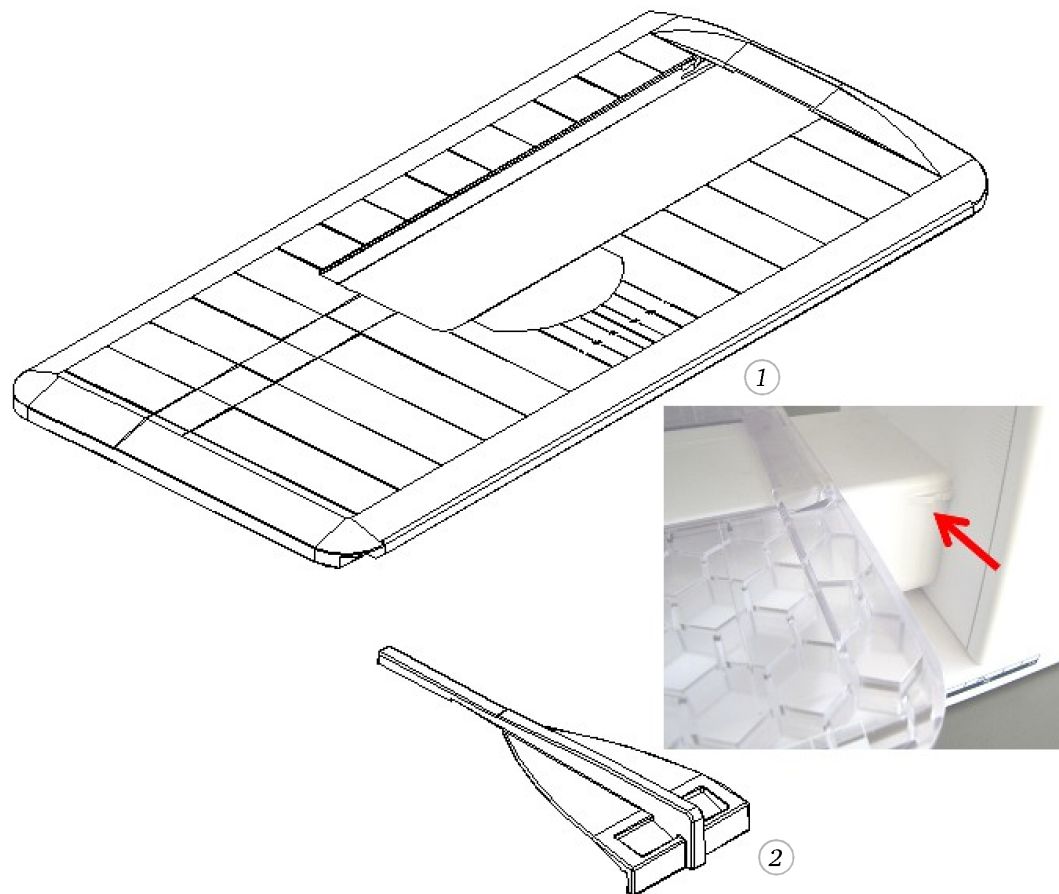

BERNINA aurora 450

Sewing platform (Prod. 2004 - 2011)

Prod. 2004 - 2011

Pos	Item number	Description
1	0310735201	SEWING TABLE TRANSPARENT
2	0307267001	SEAM GUIDE CPL OPTIMA