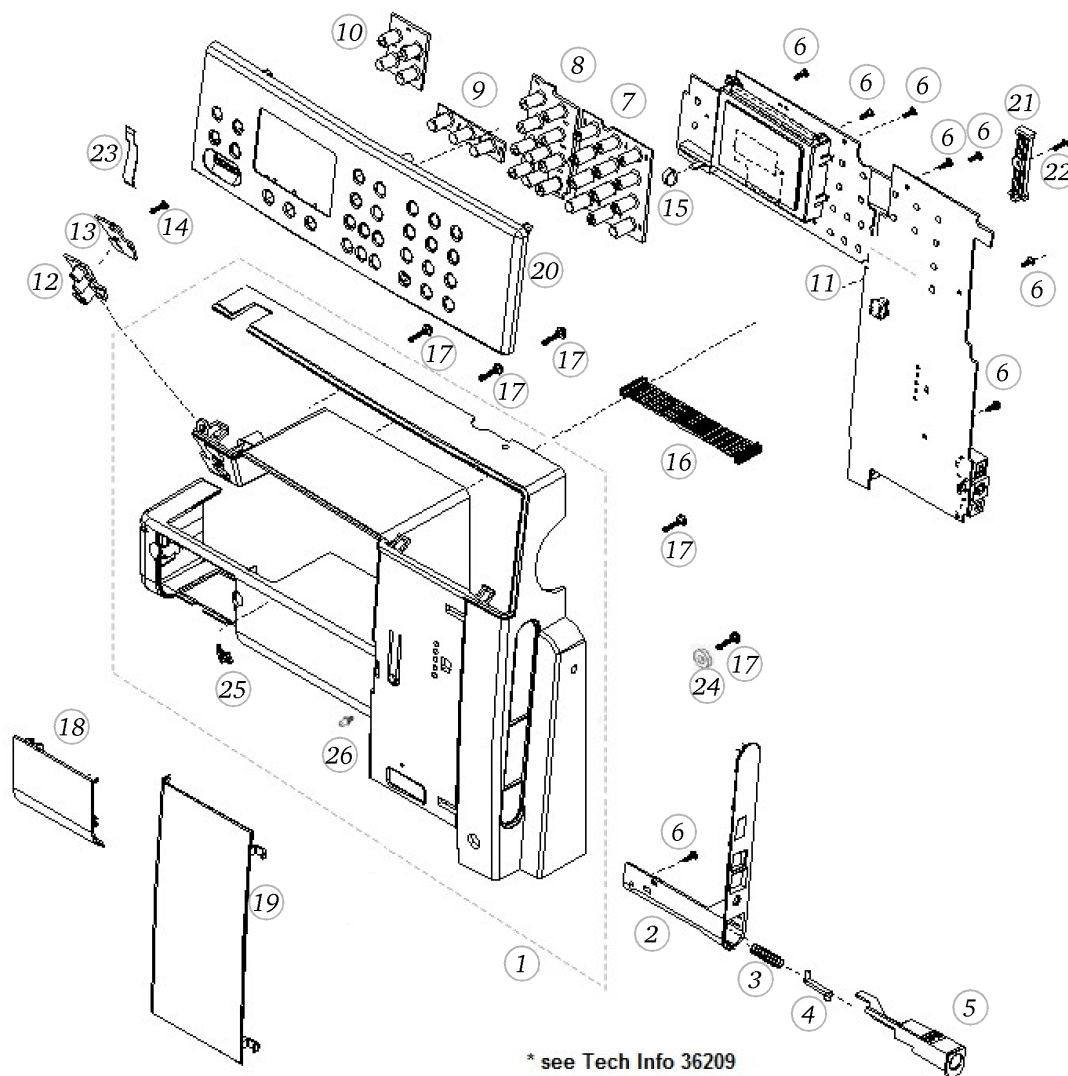

BERNINA aurora 450

Front cover

Pos	Item number	Description
1	0338127000	SPARE-SET BIG FRONT
2	0310335200	COVER
3	0321135000	Spring
4	0300965000	SWITCH LEVER
5	0310365000	SWITCH BUTTON
6	0329895001	Delta Pt Pan Head Screw With Torx 2,5x 8
7	0311195100	RUBBER PAD
8	0311205100	RUBBER PAD
9	0311215100	RUBBER PAD
10	0311185100	RUBBER PAD
11	0230427401	PRINT-S CPL. A435 / A450
12	0310405201	RUBBER PAD RET
13	0310657200	RET-PRINT CPL
14	0023345001	TORX SCREW
15	0311165000	BUTTON
16	0311345000	CABLE CPL
17	0329895034	Delta PT pan head screw
18	0310377302	BOBBIN DOOR CPL RL WITHOUT UFU
19	002030.30.23031115.53.08	CHANGE COVER A450
20	0310355001	FACE PLATE BSR AURORA
21	0315325000	PRINT FASTENER
22	0329905013	Delta Pt Round Washer Head Screw With Torx 2.5x10
23	0311355001	FLAT FLEXIBLE CABLE
24	22955113++	Flat Washer M4 ISO 7089 - BN14683 Art-No. 1729268
25	0321337000	THREAD CUTTER CPL
26	0330135000	BOLT