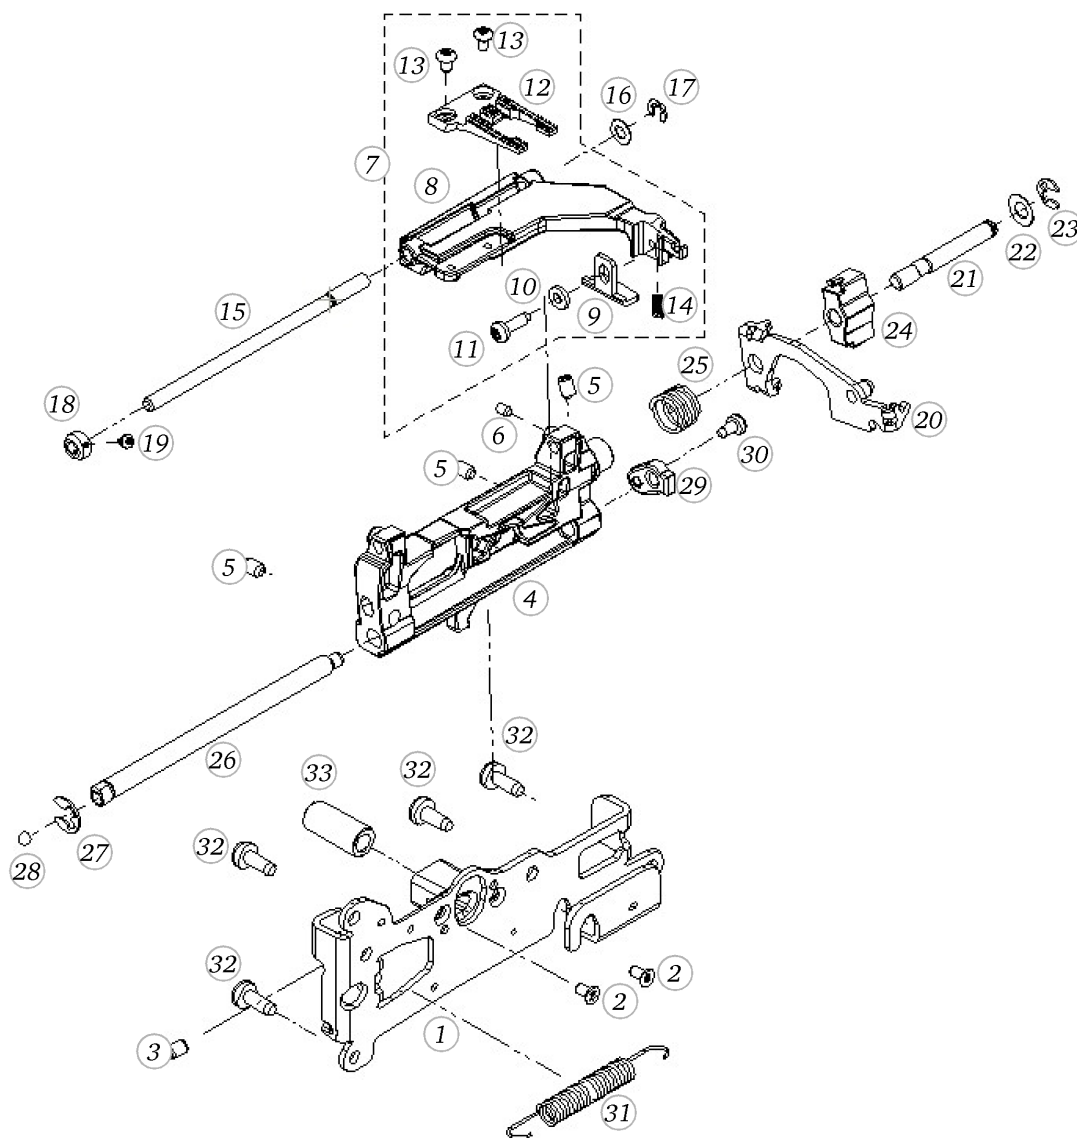

BERNINA aurora 450

Feed dog unit

Pos	Item number	Description
1	0309337101	SUPPORT SHEET CPL
2	0302345032	SCREW
3	0078665041	Hexalobular Socket Set Screws M4x4 ISO 4026 - BN11493 Art-No. 3060207
4	0000245600	FEED DOG FORK
5	0078665043	Hexalobular Socket Set Screws M4x6 ISO 4026 - BN11493 Art-No. 3060208
6	0078665031	Hexalobular Socket Set Screws M3x4 ISO 4026 - BN11493 Art-No. 3060200
7	0309867001	FEED DOG SUPPORTER
8	0309865000	FEED DOG SUPPORTER
9	0000785200	ADJUSTING PLATE
10	22952113++	Washer 3.2/7x1.5 black finished
11	0078865035	Socket Pan Head Thread Forming Screws M3x10 DIN7500 - BN13916 Art-No. 2027550
12	0312315100	FEED DOG 9MM
13	0032465008	Socket Button Head Screws M3x4.5 screw head after BN6404
14	25524003++	Compression Spring De= 3,2 L0=7 d=0,45
15	0302015000	SLIDING AXLE
16	22954983++	Shim Rings 4x0.5 DIN988 - BN1976 Art-No. 3059655
17	23501153++	Circlips For Shafts d1 3.2 DIN6799 - BN809 Art-No.1284649
18	0011217001	Adjusting Ring Cpl with 1 screw
19	20500353++	Cylinder Head Screw M2x2.5
20	0078047200	THRUST REVERSER CPL.
21	0078075000	BOLT
22	23100203++	Flat Washer d5.2-10x0.5
23	23501453++	Circlips For Shafts d1 4 DIN6799 - BN809 Art-No.1284657
24	0078065100	Swing Bearing
25	0079055000	SPRING
26	0049695100	ECCENTRIC SHAFT