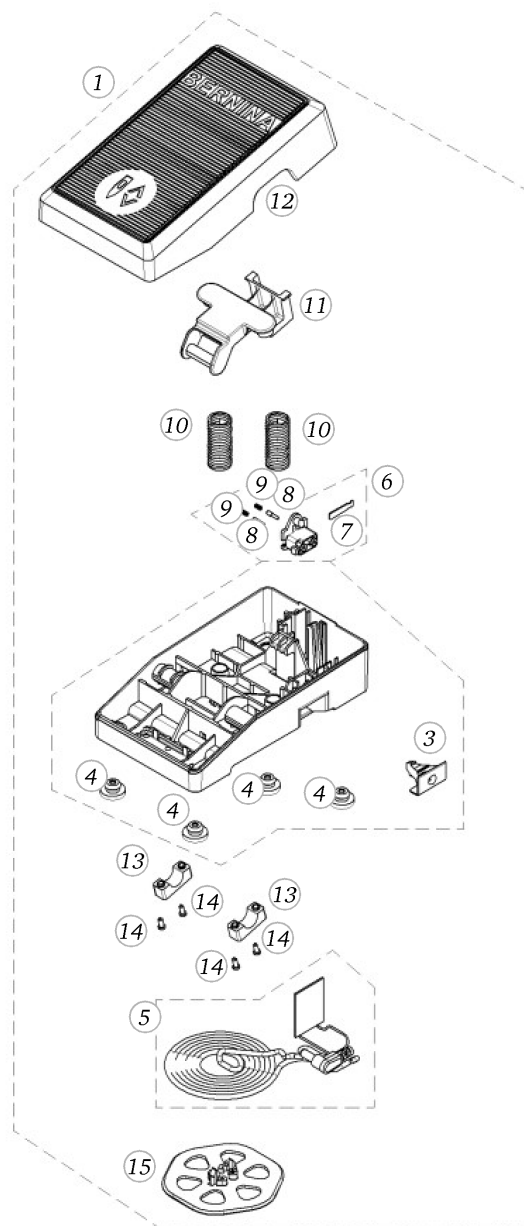

BERNINA aurora 450

Foot Control

Pos	Item number	Description
4	0079887501	FOOT CONTROLLER CLASSIC-LV1
1	1046637000	Foot Controller with Back Kick
3	0082655000	HOLDER
4	0026985001	Foot
5	0082957100	FOOT CONTROL CABLE SET
6	0026437000	Slidegate Valve Of Cpl.
7	325278030+	CONTACT PLATE
8	325355031+	TRACER PIN
9	25503303++	PRESSURE SPRING
10	25570103++	PRESSURE SPRING
11	325371030+	PRESSURE YOKE
12	0026457204	Footstep Disk Housing Cpl Footstep NCS (CLASSIC) Housing NCS
13	0026515002	Bride
14	20302323++	CYL. SCREW
15	0079875201	Wire Plate