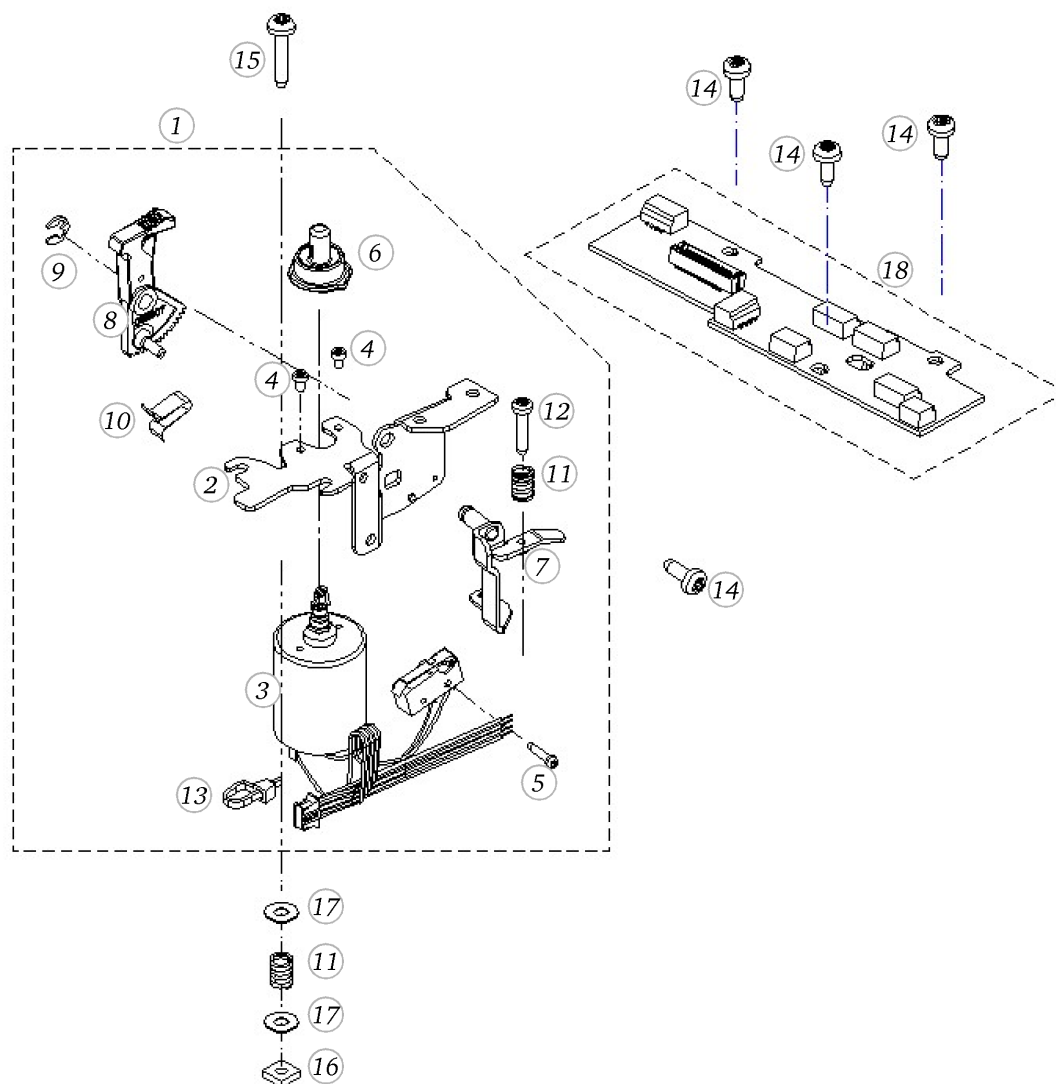

Pos	Item number	Description
1	0077797002	MAINSHAFT CPL.
2	0019947301	BELT DRIVE 24 TEETH
3	0078685072	Hexalobular Socket Set Screws M5x0,5x5
4	0078235002	Bearing 10
5	0311147000	SYNCHRO DISC CPL
6	0078665043	Hexalobular Socket Set Screws M4x6 ISO 4026 - BN11493 Art-No. 3060208
7	22684183++	Square Thin Nuts M4 DIN 562 - BN145 Art-No. 1092502
8	0079665011	Circlip For Shafts As 9.0, Benzing
9	0077817000	Adjusting Ring Cpl.
10	0078955071	Synthetic Washer 10,3 x 17 x 1
11	303200031+	Washer
12	0077807100	BALANCE PIECE CPL.
13	0077525067	SCREW
14	0077785200	Clamping Claw with slote
14	0077785300	Clamping Claw with slote
15	0078865043	Socket Pan Head Thread Forming Screws M4x10 DIN7500 - BN13916 Art-No. 2027593
16	0079035022	BELT 188 XL
17	0077717000	HAND WHEEL CPL.
18	0078865044	Socket Pan Head Thread Forming Screws M4x12 DIN7500 - BN13916 Art-No. 2027607
19	22954313++	Washer d4.2xD14xs1.5
20	0302147000	BELT STRETCHER PREASSEMBLED
21	25604703++	TENSION SPRING