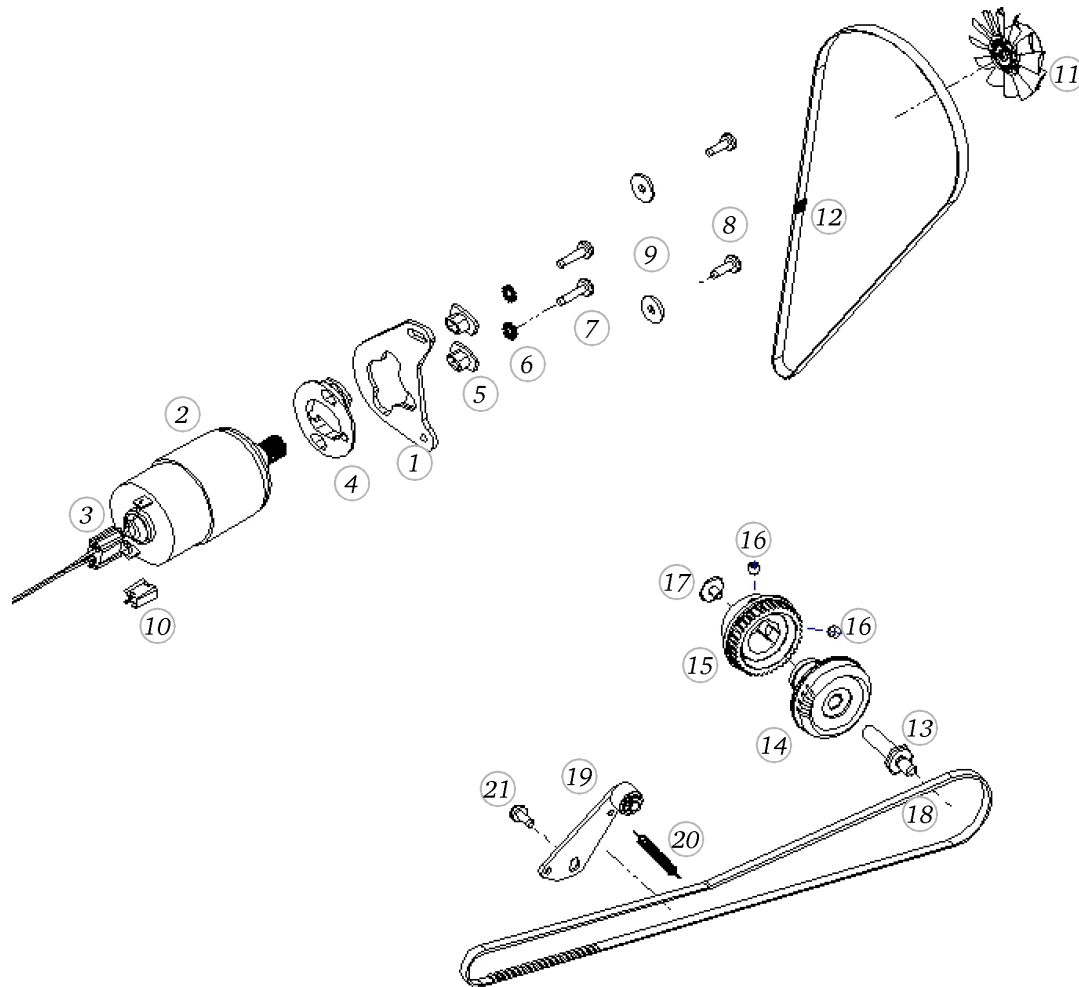

BERNINA aurora 450

Main motor

Pos	Item number	Description
1	0088495000	Motor Support
2	0078847203	DRIVER MOTOR CPL
3	0038537102	MOTOR CABLE CPL
4	0078985100	Cuff
4	0078985200	Cuff
5	0078995100	Bushing
5	0078995200	Bushing
6	23350653++	Curved Spring Washe d4.3xD8xs0.5
7	0078865045	Socket Pan Head Thread Forming Screws M4x16 DIN7500 - BN13916 Art-No. 2027615
8	0078865044	Socket Pan Head Thread Forming Screws M4x12 DIN7500 - BN13916 Art-No. 2027607
9	22954313++	Washer d4.2xD14xs1.5
10	0048315000	Clamp
11	0304355200	MOTOR FAN
12	0079035002	BELT STD-554-S2M-6
13	0309375000	SHUTTLE DRIVER AXLE
14	0309405000	BEVEL GEAR
15	0309387000	BELT DRIVE WHEEL CPL.
16	0078685072	Hexalobular Socket Set Screws M5x0,5x5
17	0000645100	SCREW
18	0309555100	TOOTHED BELT HTD-615-3M-5
19	0311227000	BELT TENSION CPL.
20	25604303++	TENSION SPRING
21	0078865043	Socket Pan Head Thread Forming Screws M4x10 DIN7500 - BN13916 Art-No. 2027593